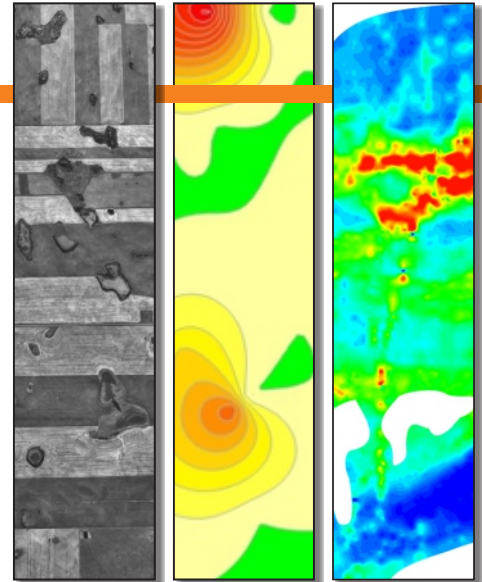

environmental consulting

DRAFTING / GIS & DATA PROCESSING SERVICES

THINK

about us

THINK Envirotechnical Services is an environmental consulting support service with offices in Calgary and Regina. We provide professional drafting, GIS, and data processing services to environmental consultants of all sizes and have completed thousands of projects for clients across Canada.

Our team includes environmental CADD/GIS specialists, a senior environmental geologist, administration and data management staff, and network support. We can hit the ground running on any environmental project, providing excellent quality work, competitive rates, and quick turnaround times.

We are the only company of its kind, dedicated to helping environmental consultants of all sizes and scope present their data in the most professional and efficient manner.

our vision

To be known in the environmental consulting industry as the foremost provider of quality environmental drafting, GIS and data processing services.

our mission

To treat every client as if they were our only client, producing the best quality product with the highest level of efficiency.

#300, 340 Midpark Way
Calgary, AB, T2X 1P1
587-747-5567

2010 11th Ave - 7th Floor
Regina, SK, S4P 0J3
306-206-2679

www.thinkenv.ca